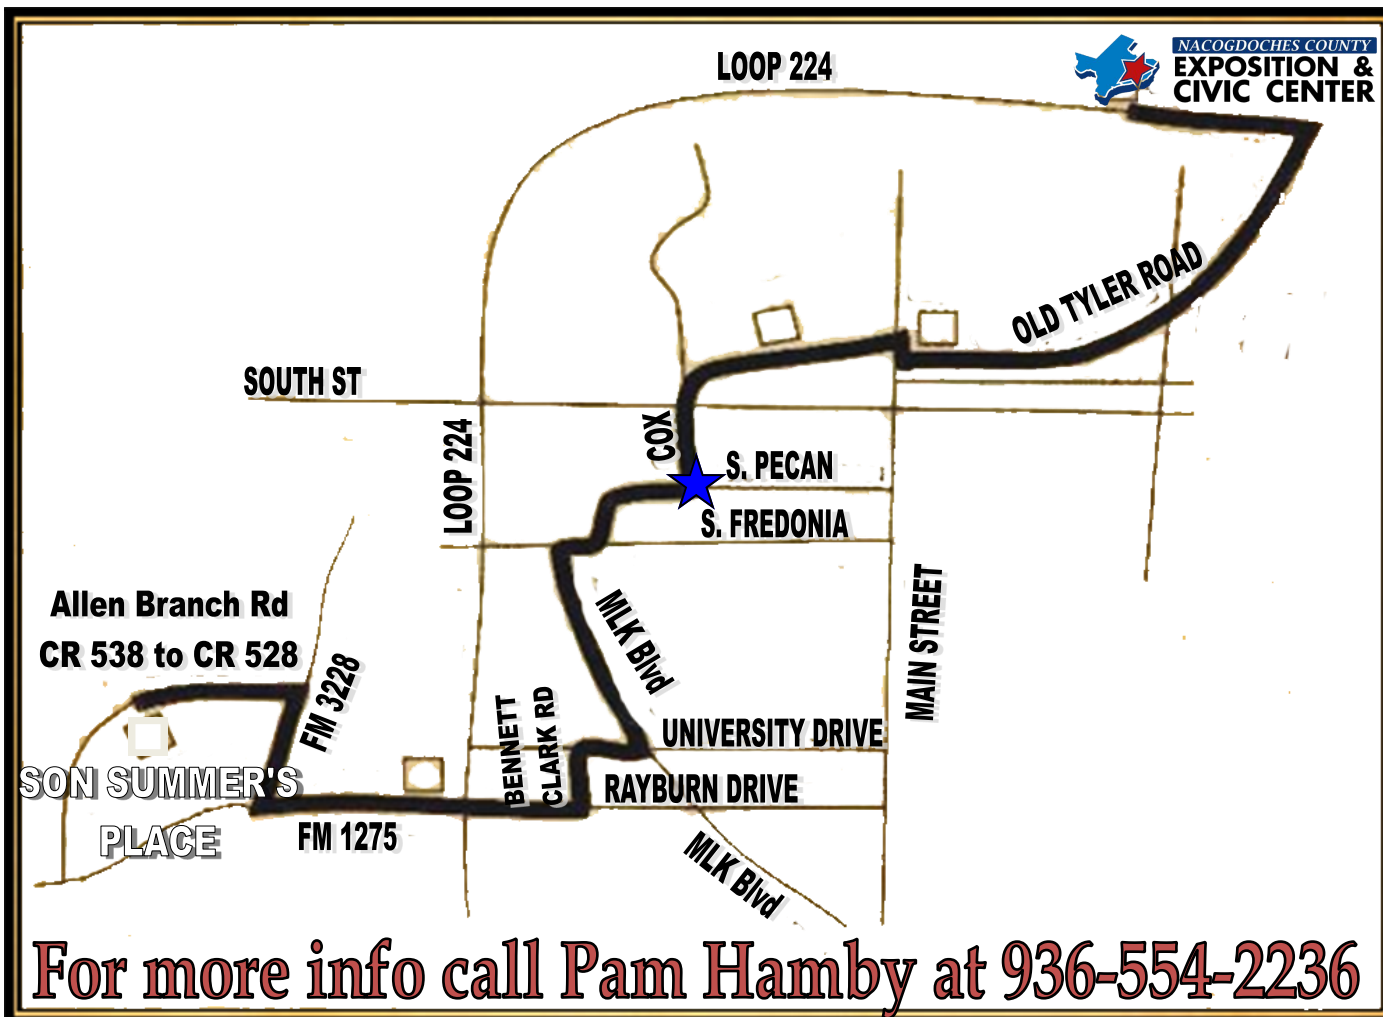

# SHAWNEE HILL TRAIL RIDE

Saturday, March 25, 2023

8:00am - Depart from  
Son Summer's Place

3796 CR 538-Off FM 1275 South

★ 11:30am - Lunch at  
Festival Park

1:30pm - Continue to  
Expo Center

To purchase tickets visit  
[www.stallhigh.rodeotick](http://www.stallhigh.rodeotick)